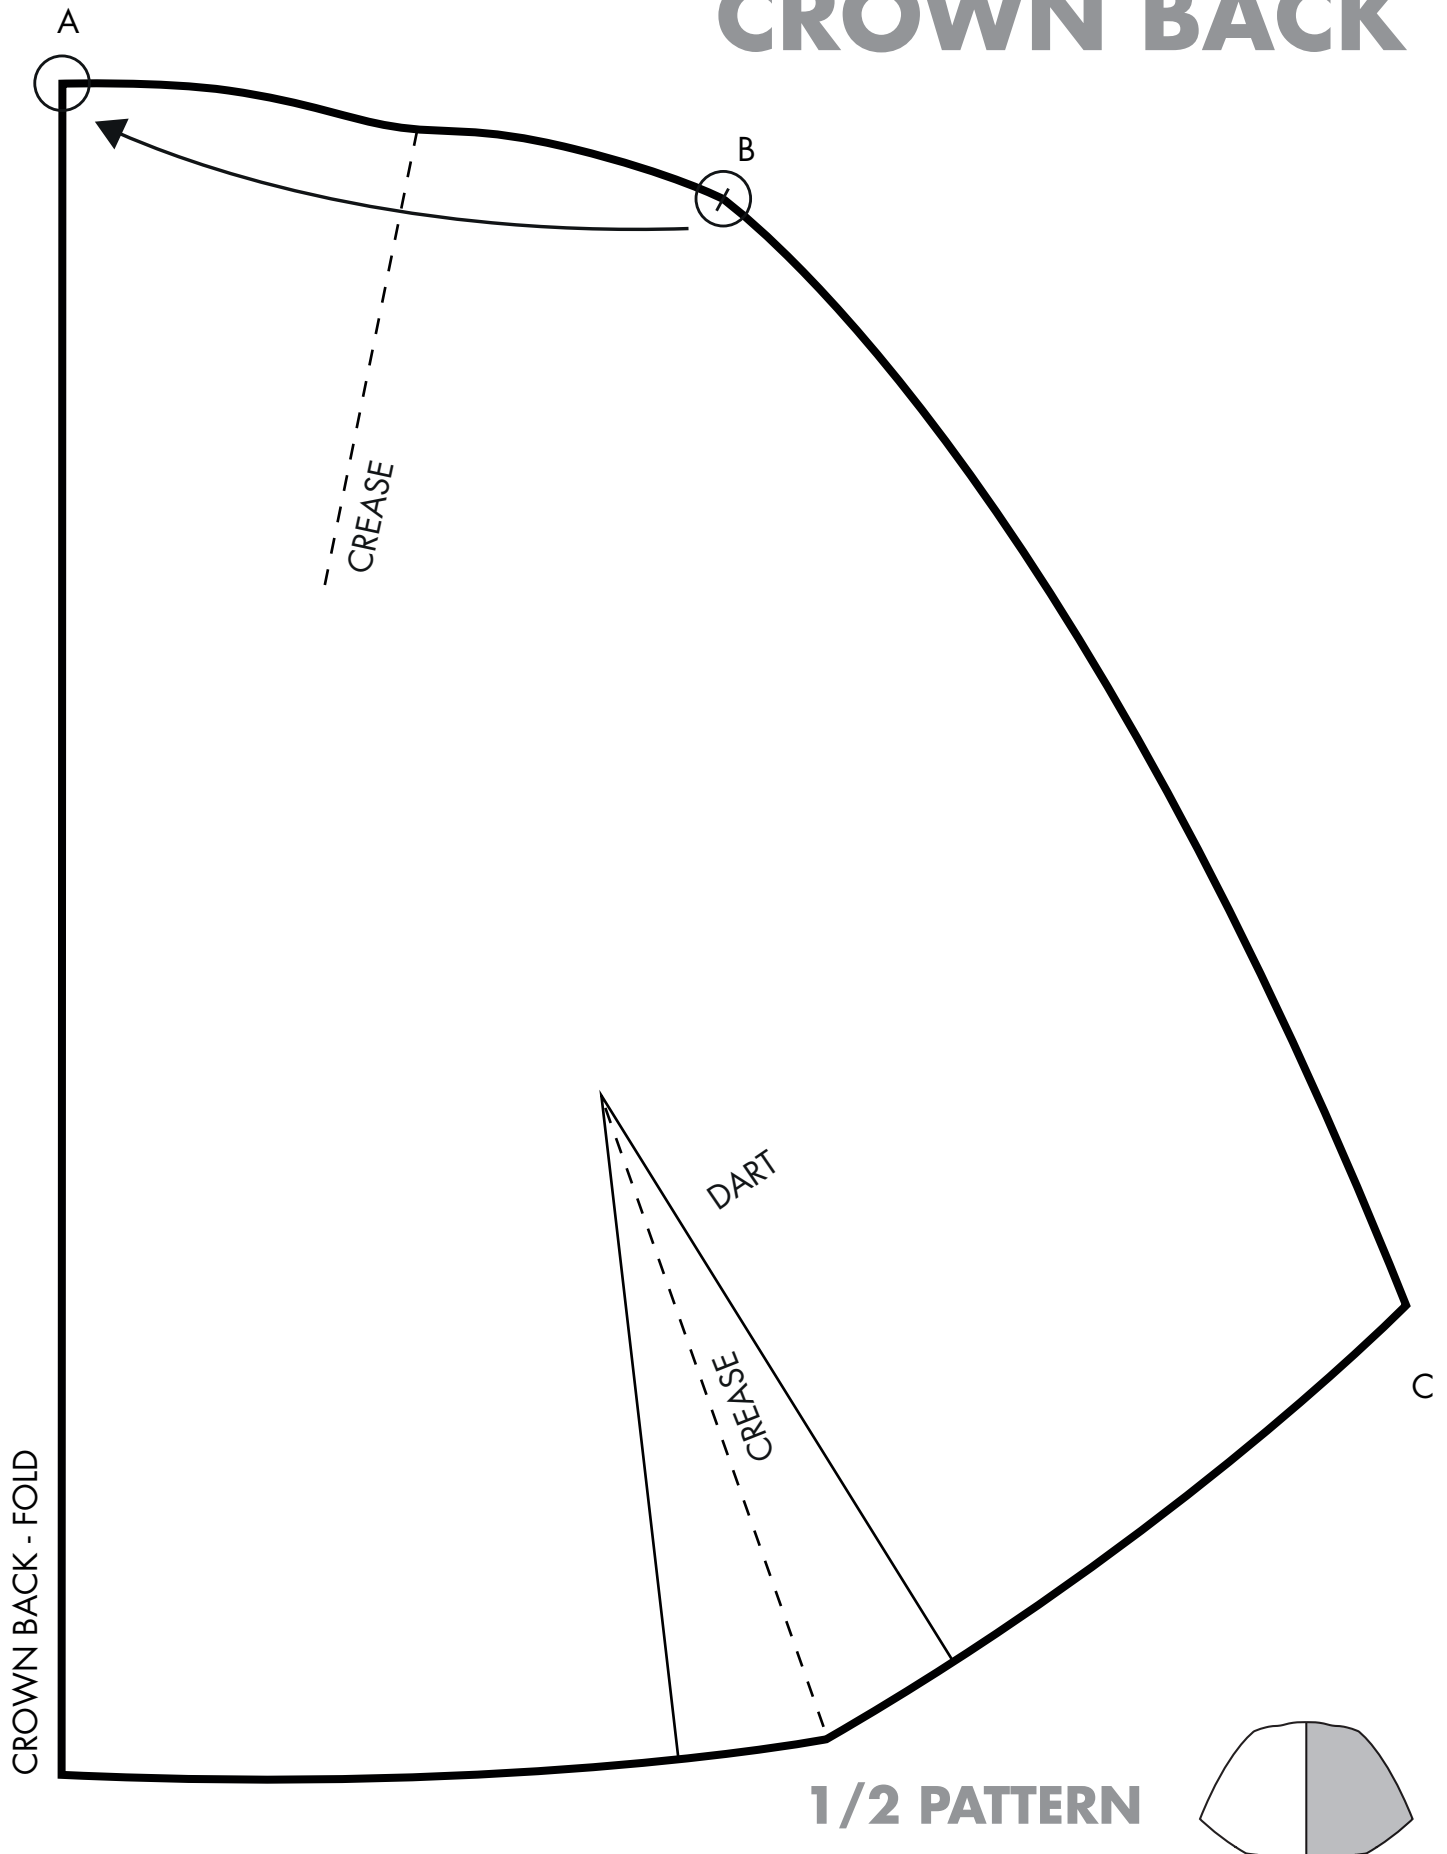

SIZE: LARGE

CROWN FRONT

1/2 PATTERN

SIZE: LARGE

CROWN BACK

SIZE: LARGE

PEAK

CENTRE FOLD

FULL PATTERN

SIZE: LARGE

BRIM

1/4 PATTERN