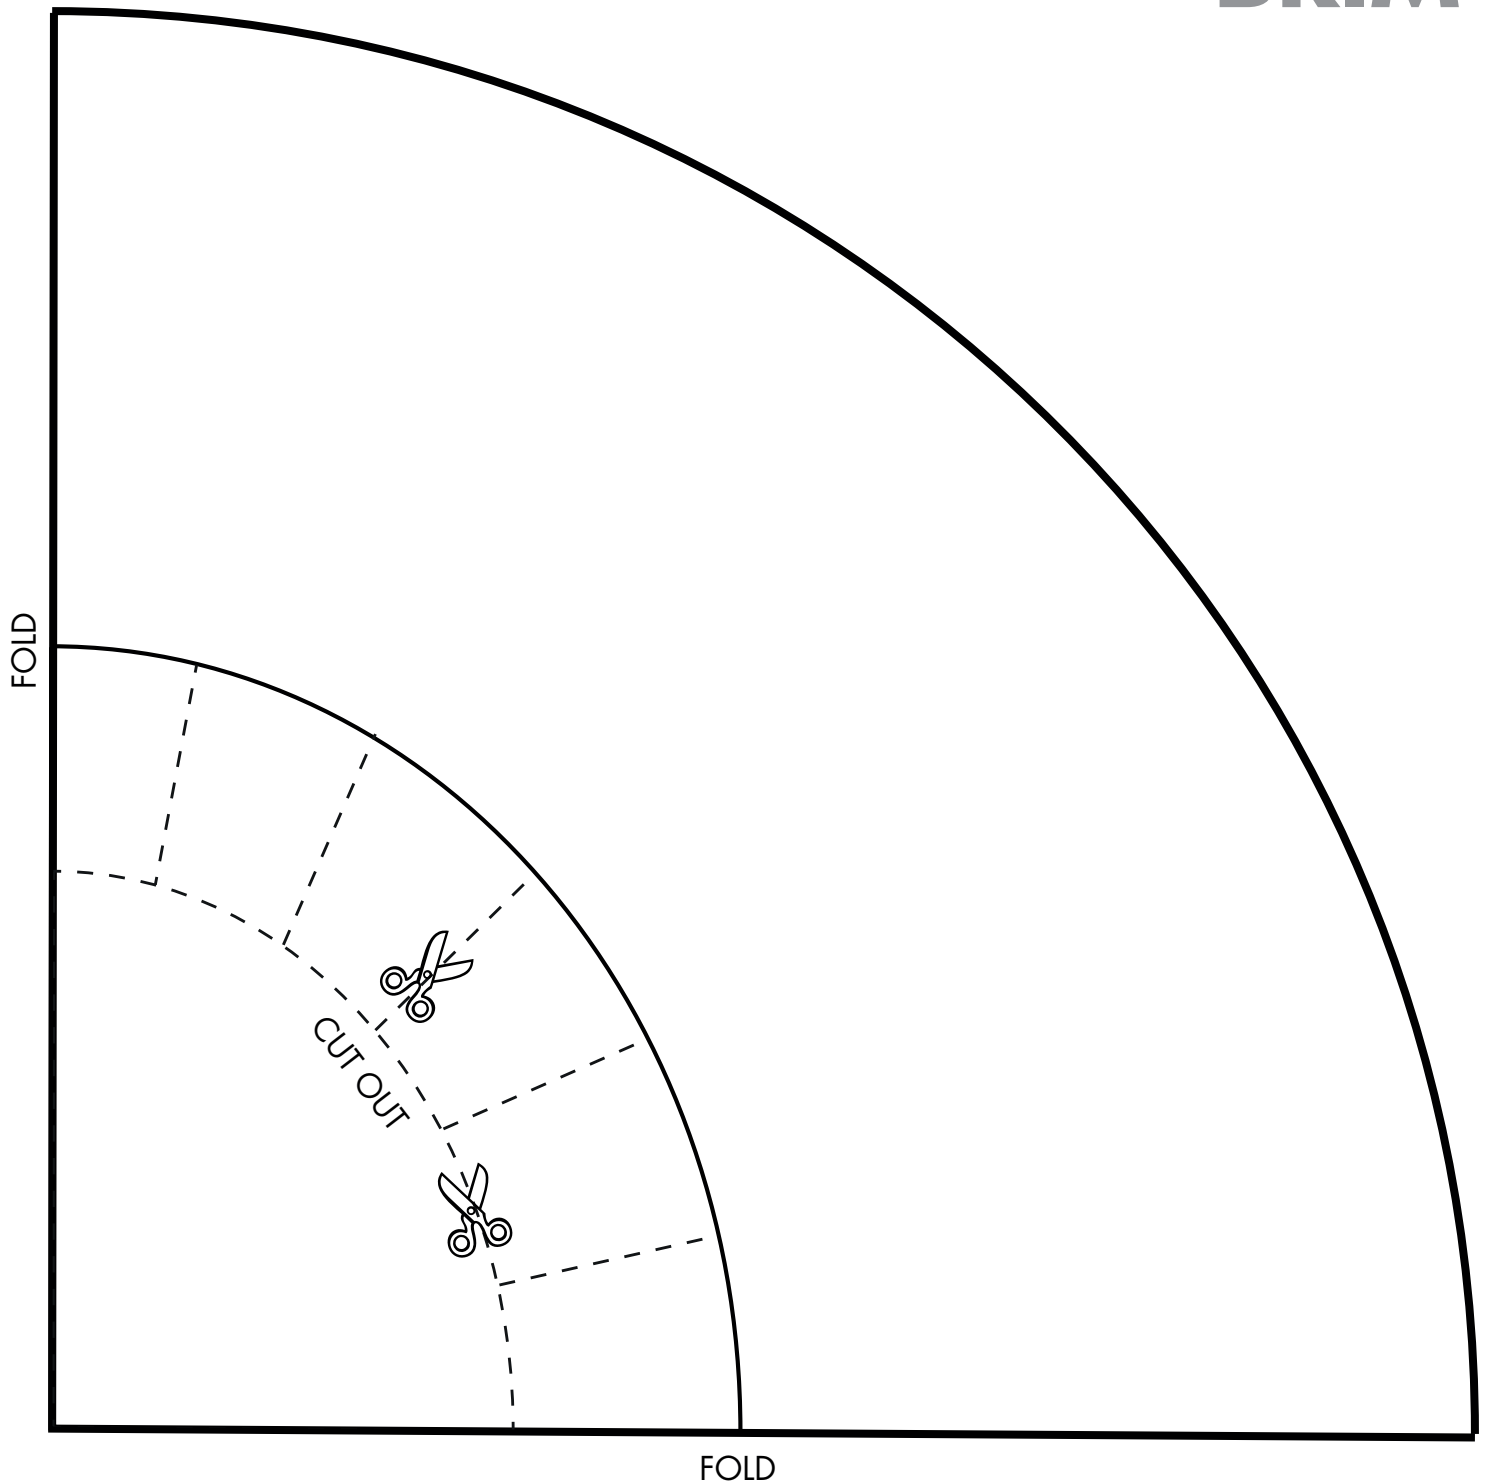

SIZE: LARGE

CROWN FRONT

1/2 PATTERN

SIZE: LARGE

CROWN BACK

SIZE: LARGE

PEAK

CENTRE FOLD

FULL PATTERN

SIZE: LARGE

BRIM

1/4 PATTERN